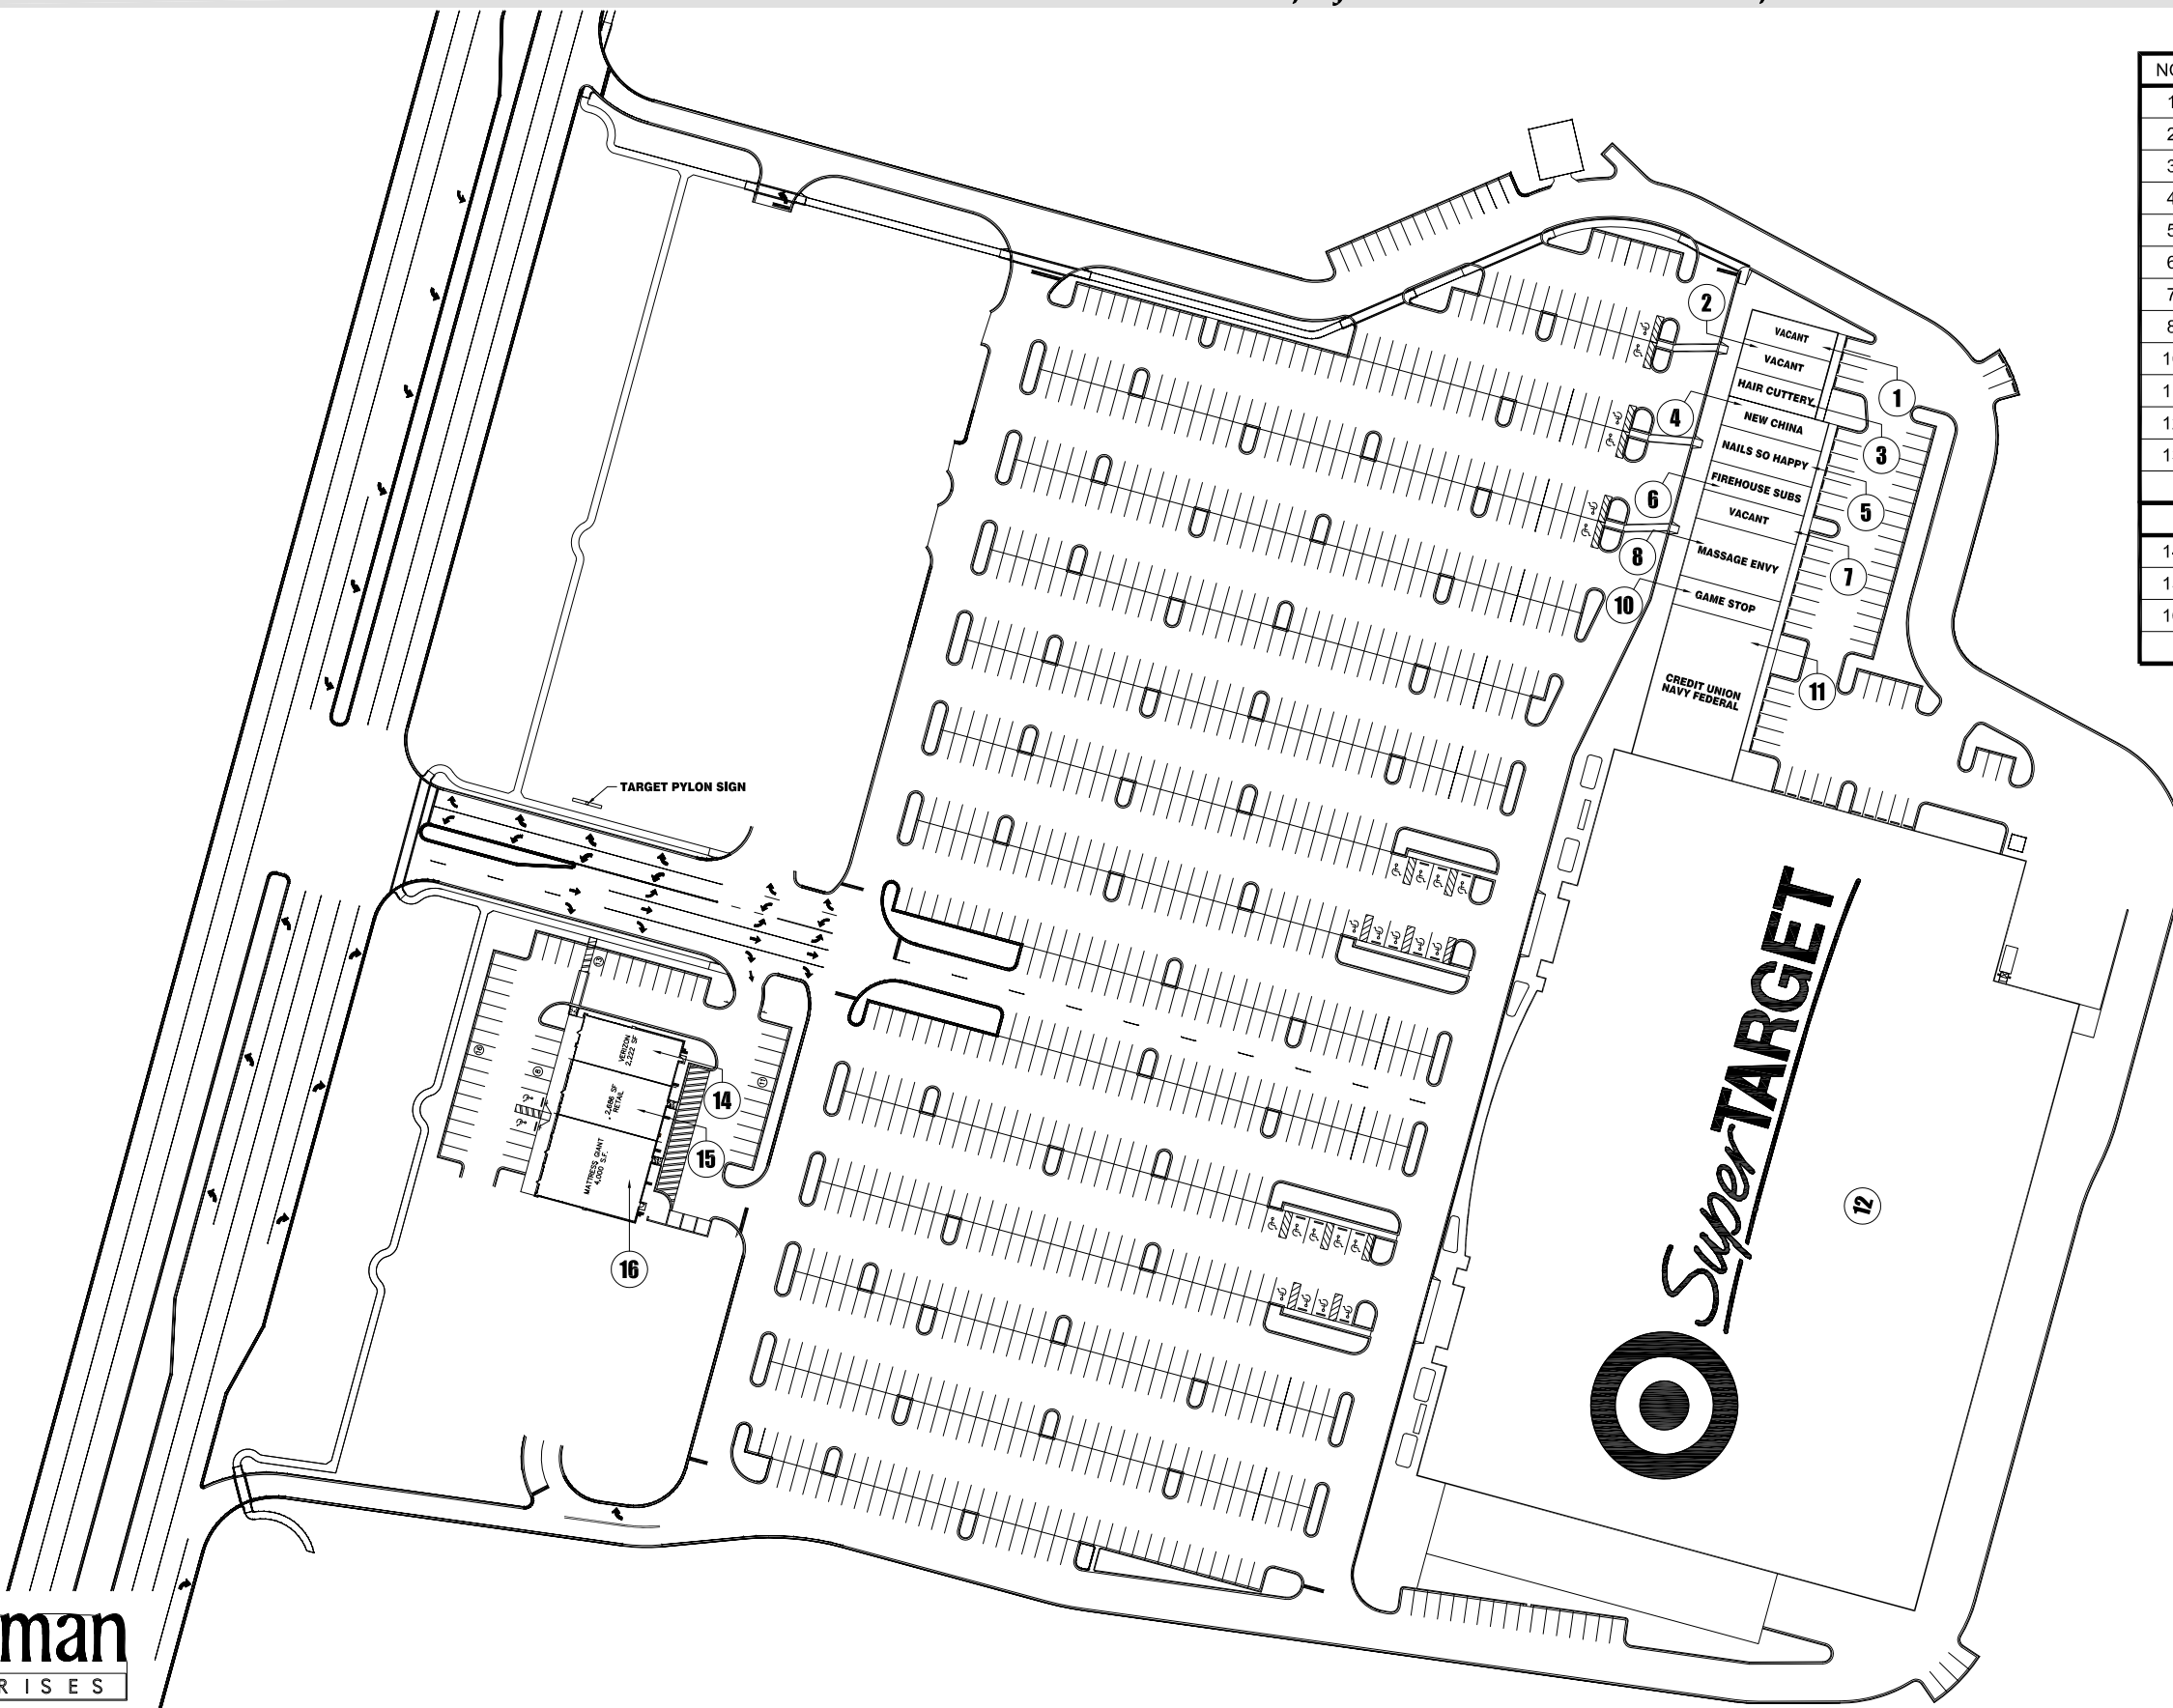

SOUTH ORTEGA MARKETPLACE

6331 ROOSEVELT BOULEVARD, JACKSONVILLE, FLORIDA

NO.	TENANT	ADDRESS	SQUARE FOOTAGE
1	VACANT	SUITE 01	1,200 SQ. FT.
2	VACANT	SUITE 02	1,200 SQ. FT.
3	HAIR CUTTERY	SUITE 03	1,200 SQ. FT.
4	NEW CHINA	SUITE 04	1,330 SQ. FT.
5	NAILS SO HAPPY	SUITE 05	1,750 SQ. FT.
6	FIREHOUSE SUBS	SUITE 06	1,400 SQ. FT.
7	VACANT	SUITE 07	1,400 SQ. FT.
8	MASSAGE ENVY	SUITE 08	2,800 SQ. FT.
10	GAME STOP	SUITE 10	1,400 SQ. FT.
11	NAVY FEDERAL	SUITE 11	7,350 SQ. FT.
12	SUPER TARGET		174,780 +/- SQ. FT.
13			
RETAIL OUTPARCEL			
14	VERIZON	SUITE 10	2,222 SQ. FT.
15	VACANT	TBD	2,686 SQ. FT.
16	MATTRESS GIANT	SUITE 1	4,000 SQ. FT.