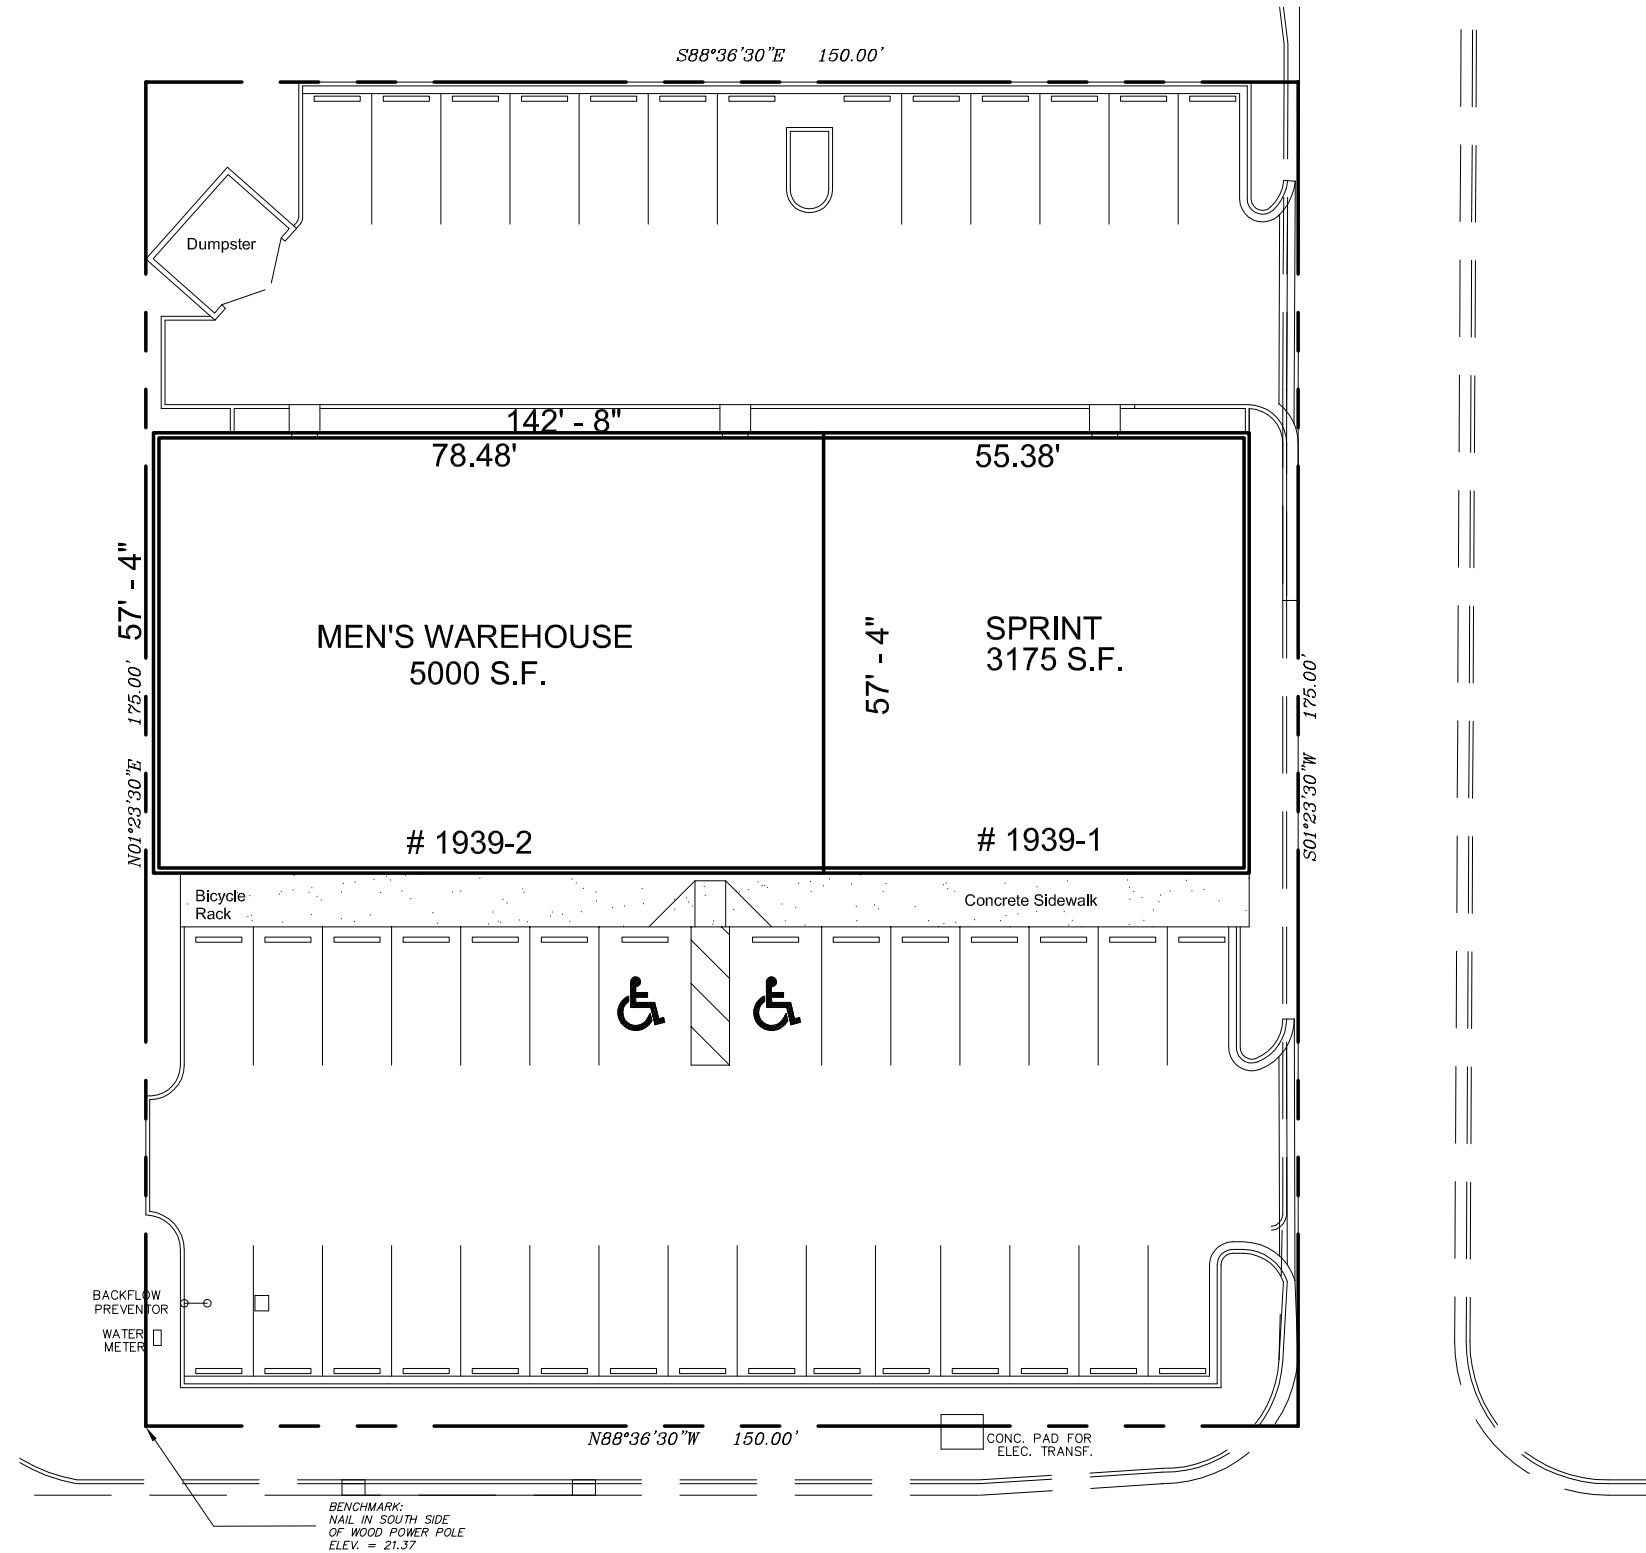

HUNTER'S CORNER

1939 WELLS ROAD, ORANGE PARK, FLORIDA 32073

Location: U:\Projects\Tenant Improvements\Hunter's Corner\Orange Park\5389-1\as-master\shel\Hunters_Corner.dwg