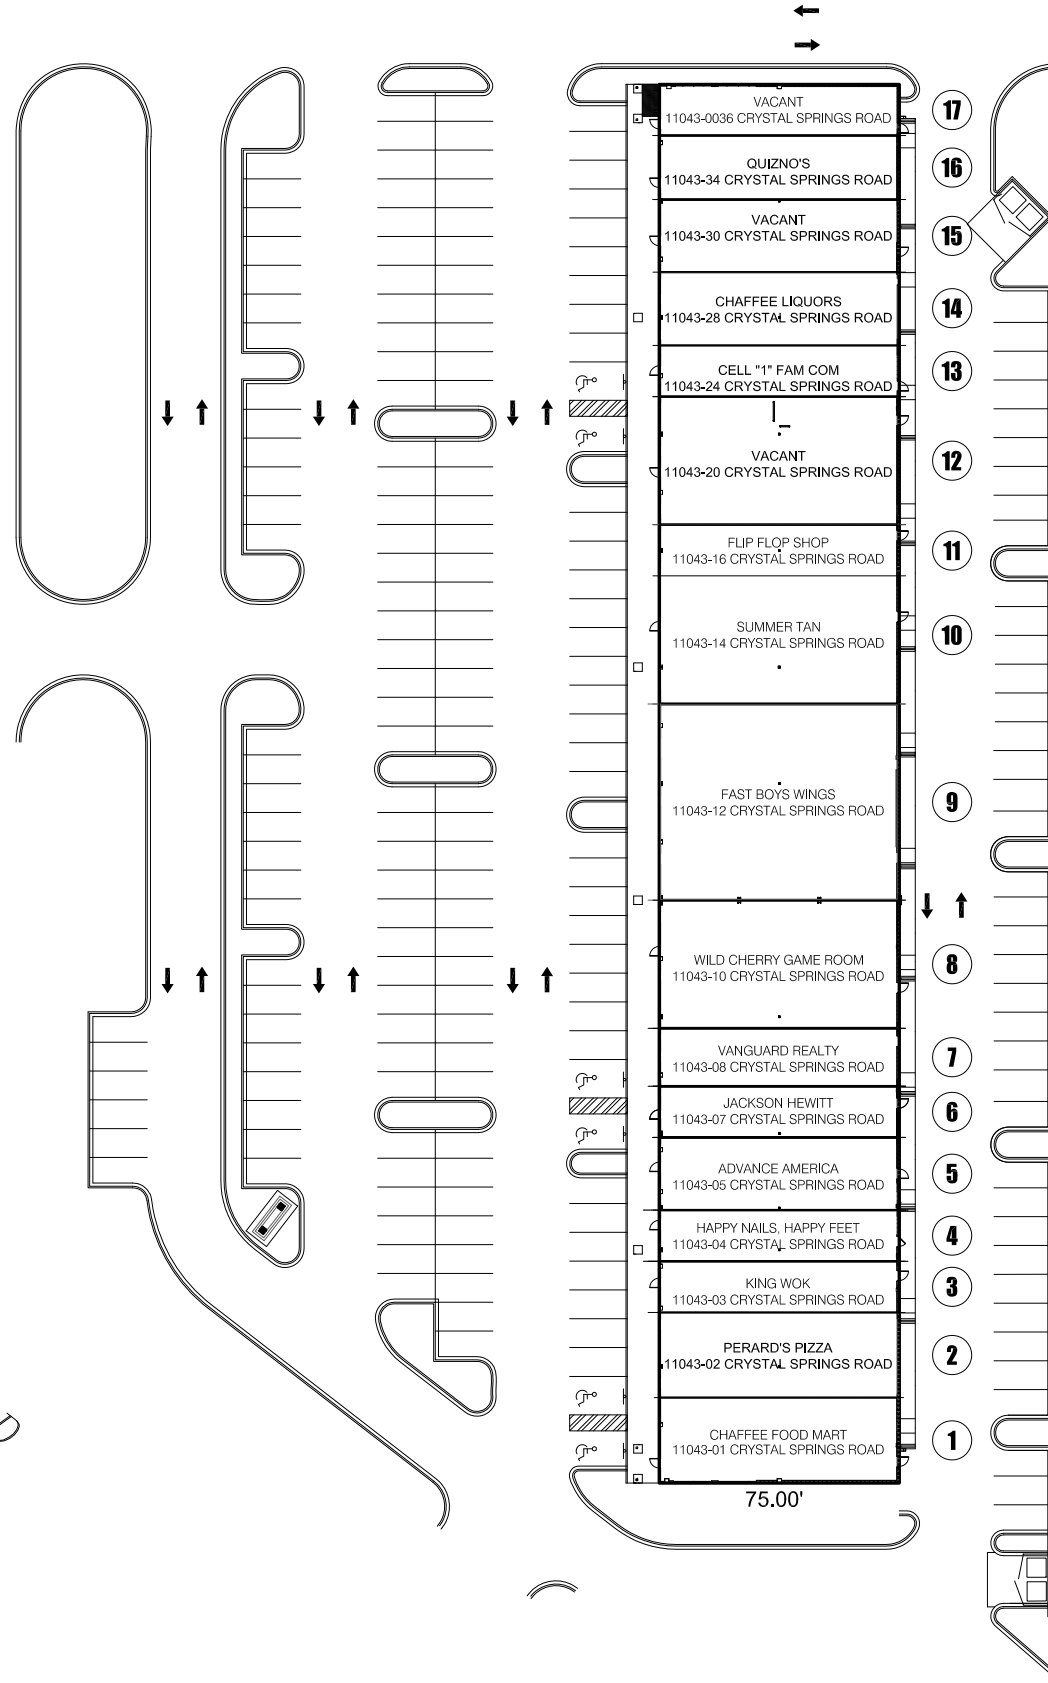

CRYSTAL SPRINGS PLAZA

11043 CRYSTAL SPRINGS ROAD, JACKSONVILLE, FLORIDA

WINN DIXIE

9-08-09

CHAFFEE ROAD
↑
1/10TH MILE INTERSTATE 295

CRYSTAL SPRINGS ROAD

NO.	TENANT	ADDRESS	SQUARE FOOTAGE
1	CHAFFEE FOOD MART	11043 - 01	2,000 SQ. FT.
2	PERARD'S PIZZA	11043 - 02	2,000 SQ. FT.
3	KING WOK	11043 - 03	1,200 SQ. FT.
4	LV NAILS	11043 - 04	1,200 SQ. FT.
5	ADVANCE AMERICA	11043 - 05	1,700 SQ. FT.
6	JACKSON HEWITT	11043 - 07	1,200 SQ. FT.
7	VANGUARD REALTY	11043 - 08	1,360 SQ. FT.
8	WILD CHERRY GAME ROOM	11043 - 10	3,000 SQ. FT.
9	FAST BOYS WINGS	11043 - 12	4,600 SQ. FT.
10	SUMMER TAN	11043 - 14	3,000 SQ. FT.
11	FLIP FLOP SHOP	11043 - 16	1,200 SQ. FT.
12	VACANT	11043 - 20	3,000 SQ. FT.
13	CELL "1" FAMILY COMM	11043 - 24	1,200 SQ. FT.
14	CHAFFEE LIQUORS	11043 - 28	1,718 SQ. FT.
15	VACANT	11043 - 30	1,700 SQ. FT.
16	QUIZNO'S SUBS	11043 - 34	1,500 SQ. FT.
17	VACANT	11043 - 36	1,200 SQ. FT.